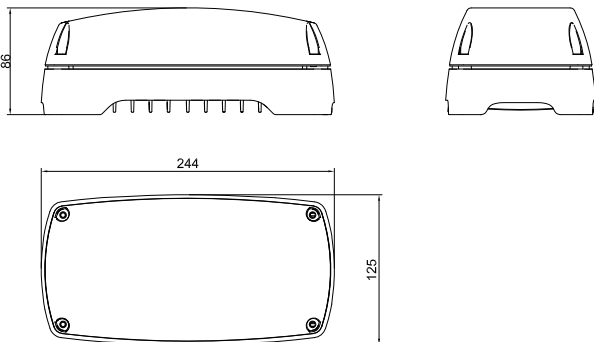

Features and Benefits

- Point to Point replacement of fluorescent bulkheads
- 12W (600 lm) and 17W (900 lm)
- 50 lm/W, Energy Savings up to 30%
- Compact and easy to install
- Life up to 50,000hrs (L70)
- IP65/IK10 robust design and vandal resistant construction
- Outdoor Residential / Security Lighting

Product ID	L (mm)	W (mm)	H (mm)
BCW098	244	125	86

Dimensions in mm (Nominal)

* = When the fitting reaches 70% of full potential (new)

Mini Vandalite LED continued

MINI VANDALITE LED

Family Name	Mini Vandalite	Dimmable	PSU (Fixed output)
Model	BCW098	Installation	Wall Mounted
Lumen/ Watt	900lm/ 17W 600lm/ 12W	IP rating	IP65
Lamp Colour	4000K	IK Rating	IK10
Colour Rendering Index (CRI)	85	Colour of housing	Dark grey, RAL 7043
Flex and Plug	Not included	Application	Residential, Security
*Lifetime (L70)	50,000hrs	Accessories	n/a
Unified Glare Ratio (UGR)	n/a	Suspension Height - min/max	NA
Optics	120D	Maximum Run Length	NA
Driver	Integrated driver		